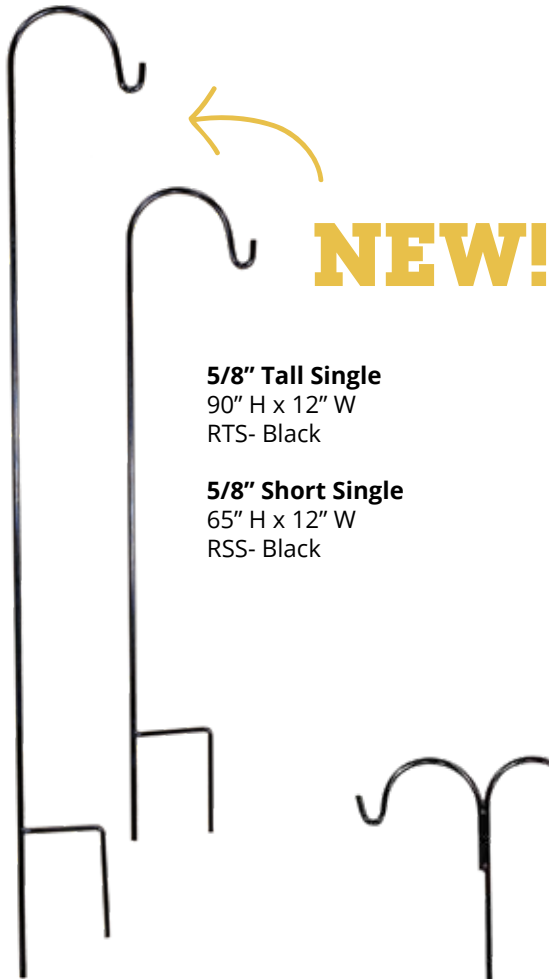

**MADE
IN THE
USA**

SHEPHERD HOOKS

HEAVY DUTY

Black

5/8" HEAVY DUTY ROUND

5/8" Tall Single
90" H x 12" W
RTS- Black

5/8" Short Single
65" H x 12" W
RSS- Black

5/8" Tall Double
90" H x 24" W
RTD- Black

**MERCHANDISING
SOLUTIONS ON
PAGE 28**

5/8" Tall Offset
90" H x 24" W
RTOF Black

**5/8 INCH
HEAVY DUTY
SHEPHERD
HOOKS**
are designed
**TO HOLD
HEAVY
HANGING
BASKETS**

DECORATIVE

Black

Bronze

1/2" ROUND OR SQUARE