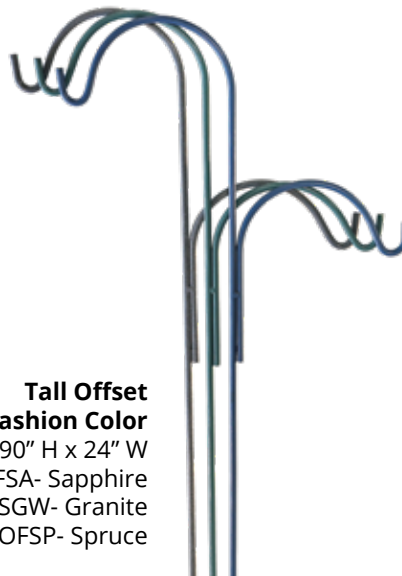

Tall Offset Fashion Color
90" H x 24" W
TOFSA- Sapphire
TOFSGW- Granite
TOFSP- Spruce