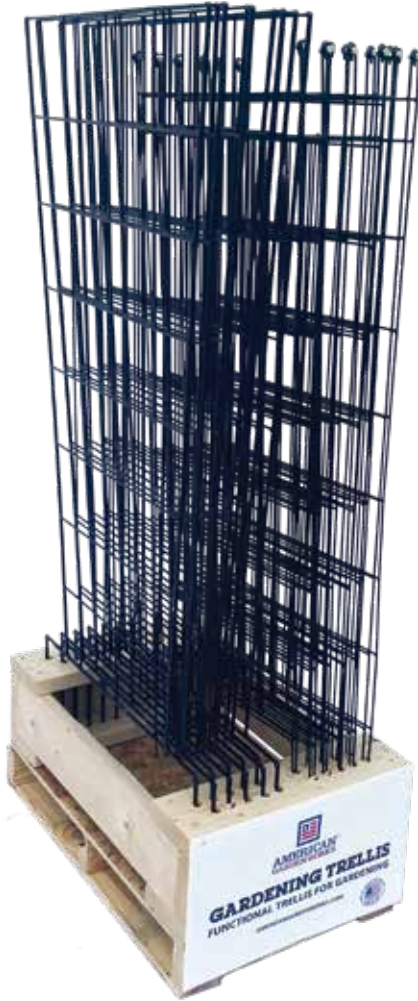

Display Assortment Item ID: **UGPCPAL**
 Pallet Dimensions: 93" Tall x 43" Wide x 30" Deep

Note: The dimensions are the Displays or Pallets Fully Assembled as Shown

NEW 20 Piece Gardening Screen Trellis Pallet