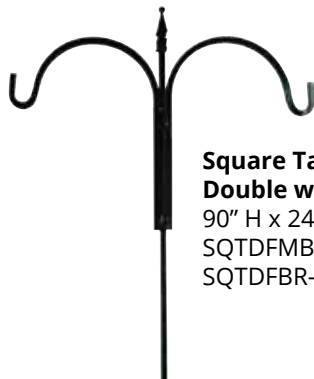

Item # SPSPAL

PREMIER COLLECTIONS

Black

Bronze

1/2" ROUND OR SQUARE

**Square Tall
Offset w/Finial**
90" H x 24" W
SQTOFMB- Matte Black
SQTOFBR- Bronze

**Jardin
Tall Offset
Shepherd Hook**
90" H x 24" W
JATOFBR- Bronze

**Jardin
Tall Single
Shepherd Hook**
90" H x 12" W
JATSBR- Bronze

**NEW MATTE
BLACK FINISH!**

**Square Tall
Double w/Finial**
90" H x 24" W
SQTDFMB- Matte Black
SQTDFBR- Bronze

**Jardin
Short Single
Shepherd Hook**
65" H x 12" W
JASSBR- Bronze