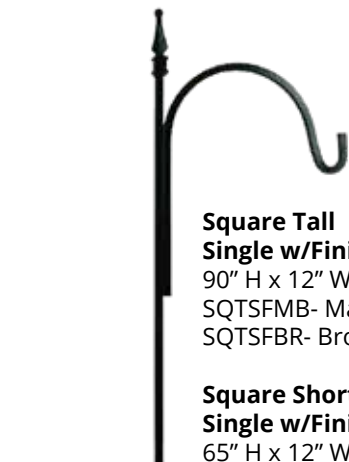

**Jardin
Tall Single
Shepherd Hook**
90" H x 12" W
JATSBR- Bronze

**NEW MATTE
BLACK FINISH!**

**Square Tall
Double w/Finial**
90" H x 24" W
SQTDFMB- Matte Black
SQTDFBR- Bronze

**Jardin
Short Single
Shepherd Hook**
65" H x 12" W
JASSBR- Bronze

BRONZE!

**Square Tall
Single w/Finial**
90" H x 12" W
SQTSFMB- Matte Black
SQTSFBR- Bronze

**Lafayette
Tall Offset
Shepherd Hook**
90" H x 24" W
LATOFR- Black

**Square Short
Single w/Finial**
65" H x 12" W
SQSSFMB- Matte Black
SQSSFBR- Bronze