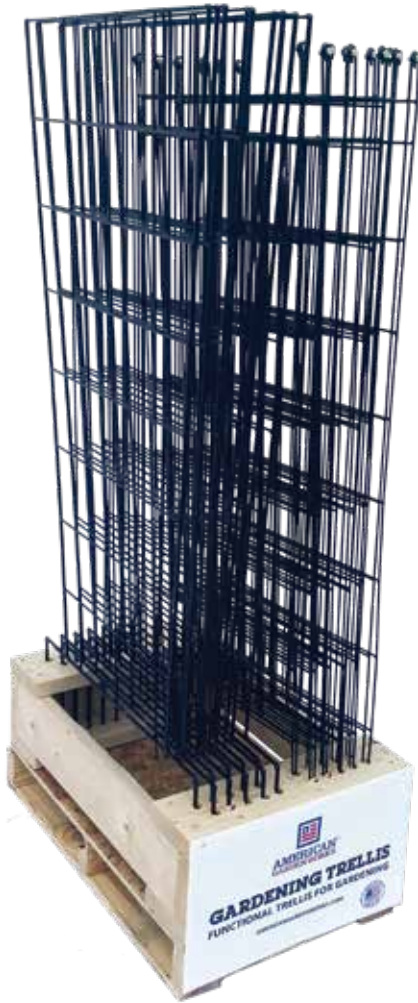

NEW 20 Piece Gardening Screen Trellis Pallet

Item ID	Description	Qty
STP	Planter Trellis Black	5
STAFL	A Frame Trellis Large Black	5

Display Assortment Item ID: **GSTPAL**
Pallet Dimensions: 72" Tall x 20" Wide x 30" Deep

NEW 20 Piece Decorative Screen Trellis Pallet

Item ID	Description	Qty
STCMB	Circle Screen Trellis Black	10
STFMB	Filigree Screen Trellis Black	10

Display Assortment Item ID: **DSTPAL**
Display Dimensions: 72" Tall x 20" Wide x 30" Deep